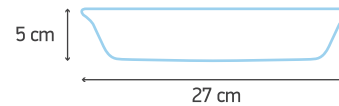

Main Course Deep Townhouse
Yemek Tabağı Derin Townhouse

07127

5.250 TL

Deep Service Bowl Townhouse
Servis Kasesi Derin Townhouse

07128

5.600 TL

Product Name
Ürün Adı

Large Service Bowl Townhouse
Servis Kasesi Geniş Townhouse