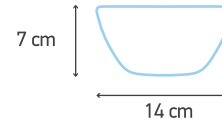

07134

870 TL